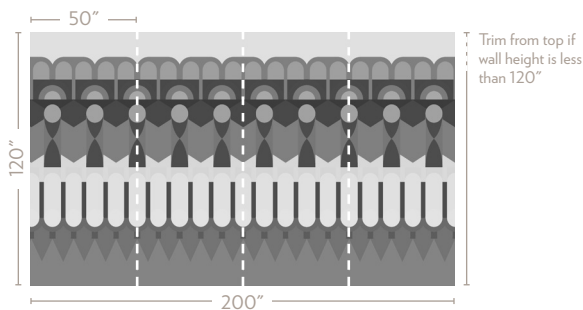

Rhythms Surround You WC

Description: Type II, W-101 (Fed. Spec. CCC-W-408A/D)
Digital Mural, 4 Panel Set (200" w x 120" h)

Weight: 20 oz.

Width: 52/54", trim to 50"

Content: 80% olefin composite, 20% post-industrial recycled olefin composite

Backing: Osnaburg

Installation: Non-reverse hang, straight match panels in sequence

Repeat: 200" H (applicable for multiple murals)

Flame Resistance: ASTM E84 Class A, CAN/ULC S102

Permeability: Specify microventing as an added feature for breathability

Surface Finish: For best results, the drywall should be finished to a level 5 prior to installation

Maintenance: Warm water, mild soap

Bleach Cleanable: 10:1 water to bleach solution

©2024

Visit momentumtextilesandwalls.com to view full pattern repeat and complete specs

PRODUCT USE ADVISORY This product is intended for use in buildings designed, monitored and regularly maintained to avoid moisture accumulation on or within walls, particularly in warm, humid climates. The features that make wallcovering cleanable and durable also render it low in permeability. Wallcovering should not be installed on walls that contain excessive moisture or are subject to moisture infiltration.

REDUCED ENVIRONMENTAL IMPACT:

- PVC free
- Phthalate free
- Prop 65
- GREENGUARD certified
- HPD
- Low-VOC CA Section 01350
- Recycled content
- Water-based inks

YINKA ILORI

View the full textile and wallcovering Yinka Ilori Collection online.