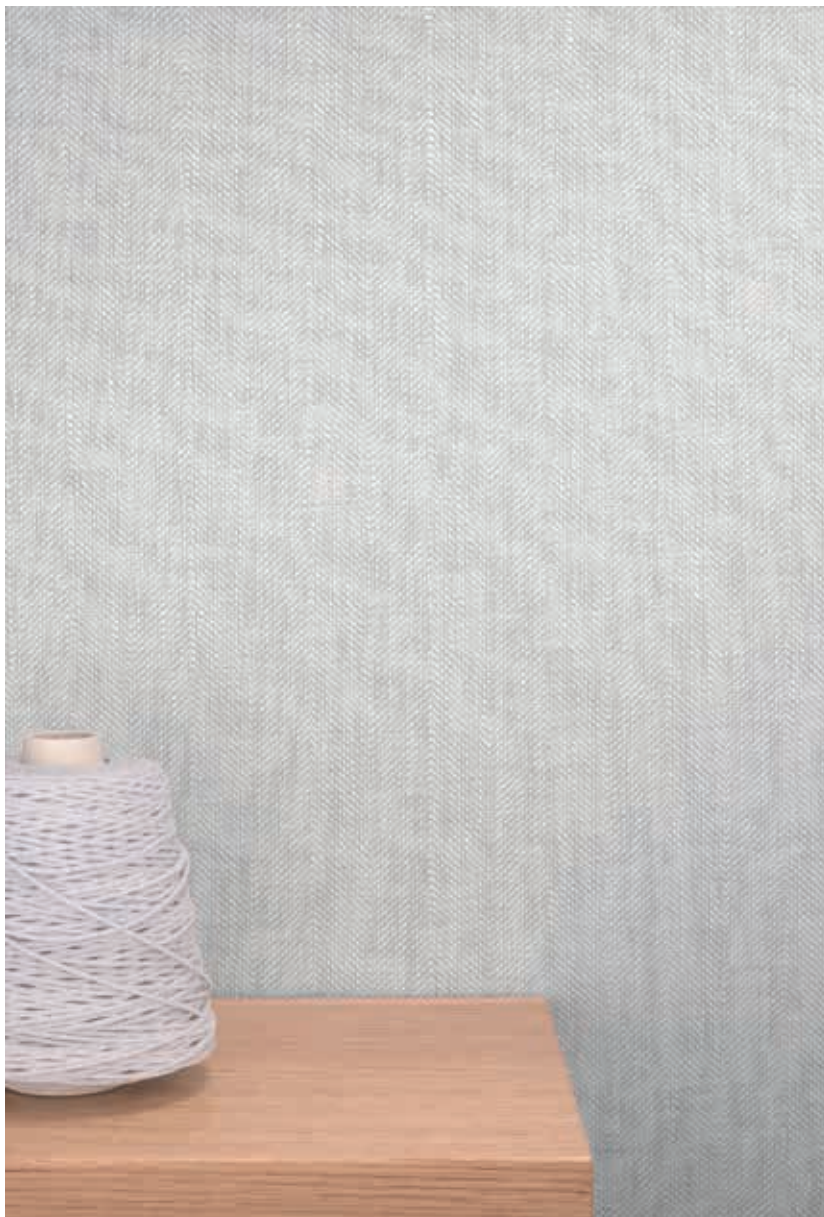

Description: Linen Collection

Width: 54"

Content: 100% linen

Backing: Paper (70% wood pulp, reinforced with 30% polyester)

Rapidly Renewable Materials: Linen

Recycled Content: 12.3% post-consumer recycled content by weight (polyester backing)

Certified Wood: FSC certified (wood pulp backing)

Finish: PFAS-free, water-based stain repellent

Installation: Non-reverse hang unless otherwise noted on the roll, random match

Repeat: -

Flame Resistance: ASTM E84 Class A

Breathable: ASTM E96 Water Vapor Transmission

Lightfastness: ISO 105-B, method 1, Heraeus original Hanau Xenotest 150S, minimum 6 on the standard blue scale

Maintenance: Periodic vacuuming is recommended to prevent dust from building up on the material's surface.

©2023

Visit momentumtextilesandwalls.com to view full pattern repeat and complete specs

SPECIAL NOTE These fabrics have been manufactured using natural linen fibers. Any slubs, impurities and irregularities in texture and color are characteristic of these natural linen yarns and enhance the nature of the fabric and cannot be considered a fault. There can be a variation between the sample material and the delivered product.

Please note that this material is not returnable

REDUCED ENVIRONMENTAL IMPACT:

- PVC Free
- Prop 65
- GREENGUARD Gold certified
- REACH compliant
- Contains Forest Stewardship Council (FSC) Certified Material
- Contains bio-based materials

LED-01 Tundra Frost