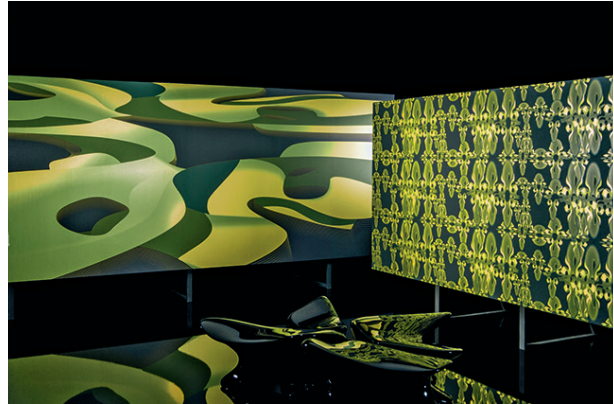

fluidity

WIDTH 41 3/4" (106 cm)

ROLL LENGTH 11 linear yards (10 meters) sold in full rolls only

CERTIFIED WOOD FSC certified (non-woven backing)

CONTENTS Vinyl (facing), non-woven (backing)

PATTERN MATCH Non-reverse hang, 25 1/4" (64 cm) vertical repeat, straight across match

FIRE TEST ASTM E84 Tunnel Test: Class A, flame spread 10, smoke developed 5 (test procedure is comparable to UL 723)

ADDITIONAL TESTS European Standard EN 15102: meets requirements

SPECIAL NOTE Due to the large scale of this pattern, we recommend ordering samples to view the full color range

Please note that this material is not returnable

MANUFACTURING ISO 9001

SPECIAL INSTALLATION INSTRUCTION Paste the wall

SCULPTURAL MURAL | FLUIDITY