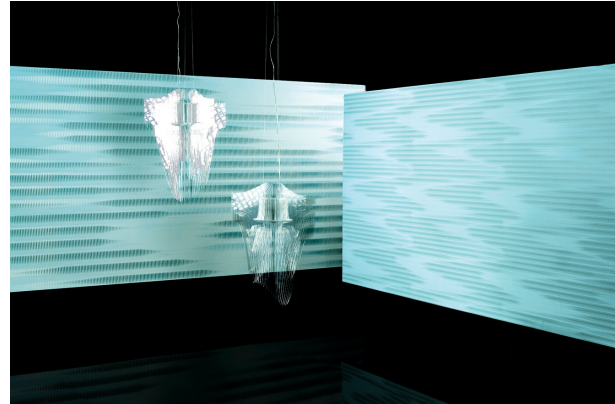

avant-garde

WIDTH 41 3/4" (106 cm)

ROLL LENGTH 11 linear yards (10 meters) sold in full rolls only

CERTIFIED WOOD FSC certified (non-woven backing)

CONTENTS Vinyl (facing), non-woven (backing)

PATTERN MATCH Non-reverse hang, 25 1/4" (64 cm) vertical repeat, straight across match

FIRE TEST ASTM E84 Tunnel Test: Class A, flame spread 10, smoke developed 5 (test procedure is comparable to UL 723)

ADDITIONAL TESTS European Standard EN 15102: meets requirements

SPECIAL NOTE Due to the large scale of this pattern, we recommend ordering samples to view the full color range

Please note that this material is not returnable

MANUFACTURING ISO 9001

SPECIAL INSTALLATION INSTRUCTION Paste the wall

PROGRESSIVE MURAL | AVANT-GARDE